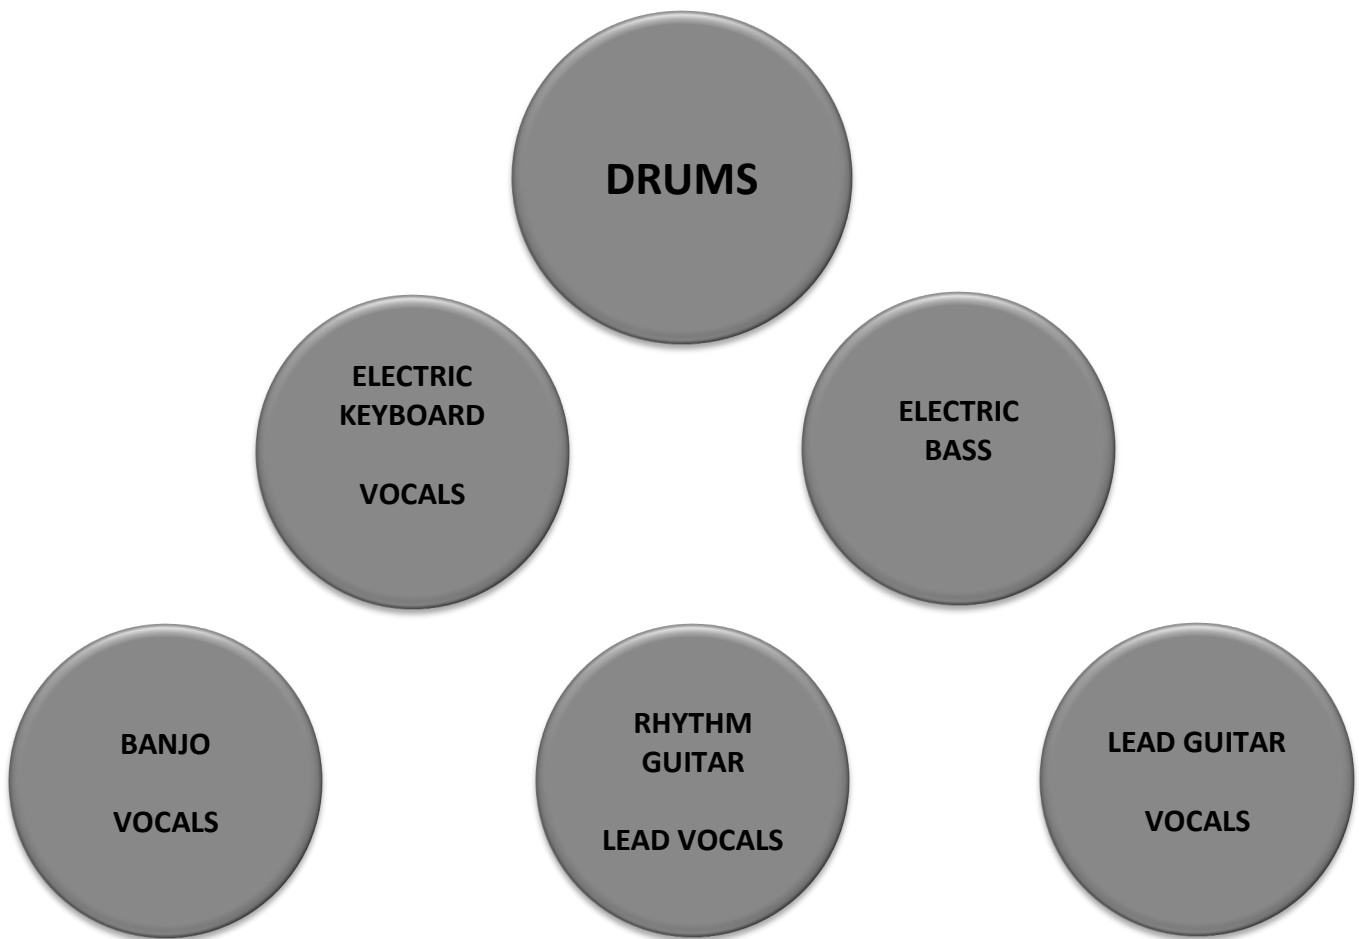

The Belle Rangers - Stage Plot

DRUMS - 4-Piece, High Hat, Ride Cymbal

BANJO/VOCAL - Deering Banjo (w/pickup), Fishman Amp (w/ DI out)

RHYTHM GUITAR/LEAD VOCAL - Gibson SJ-200 Acoustic Guitar (w/ pickup)

LEAD GUITAR/VOCAL - Custom Electric Guitar, Orange Dual Terror Amplifier Head,
Speaker Cabinet

ELECTRIC BASS - Eden wt-1205 Head (w/ DI out), 2x10 and 1x15 Bass Speaker Cabinet

KEYBOARD/HARMONIUM/VOCAL - Electric Keyboard, Harmonium (needs instrument
mic and stand)

STAGE FRONT