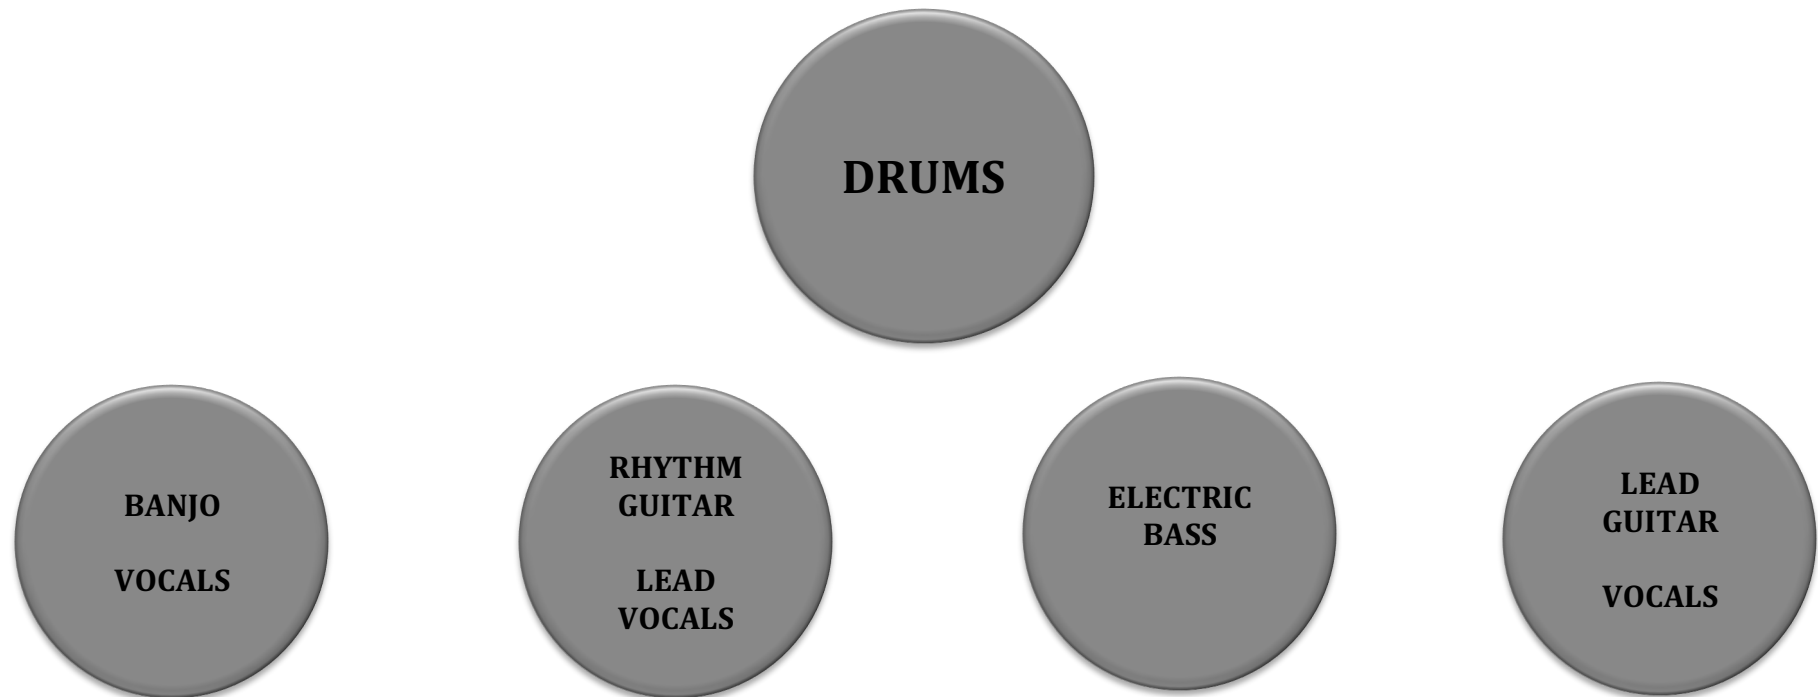

Katie Belle & the Belle Rangers - Stage Plot

DRUMS – 4-Piece, High Hat, Ride Cymbal

BANJO - Deering Banjo (w/ Schatten pickup), Fishman Loudbox Performer

RHYTHM GUITAR – Gibson SJ-200 Acoustic Guitar (w/ pickup), DI Box (Schatten DI Plus)

LEAD GUITAR – 1) Fender Telecaster Electric, Orange Dual Terror Amplifier Head, Speaker Cabinet
2) Taylor Acoustic (w/ pickup)

ELECTRIC BASS – Eden wt-1205 Head (w/ Balanced Line Out), 2x10 and 1x15 Bass Speaker Cabinet